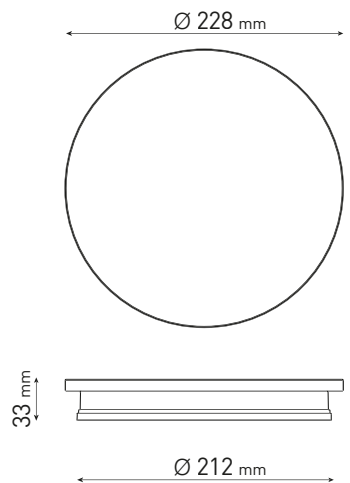

401705 HYDROECLIPSE MEDIUM ROUND LED

Round wall surface-mounted luminaire creating a **diffused and discrete light through the fixture perimeter** on the wall. Fixture for outdoor installation on a wall. Phospho-chromatised and polyester powder coated die-cast copper-free aluminium body, frosted polycarbonate diffuser, moulded silicone gasket and stainless steel screws. Built-in LED driver 220-240V 50-60Hz, with low-power CREE LED. IP65 rating.

LIGHT SOURCE	LED COLOR*	LIGHT BEAM OPTIONS	LUMEN OUTPUT (lm)	LUMINOUS EFFICACY (lm/w)	COLORS OPTIONS
9 WATT 220-240V 50-60HZ ELECTRONIC IP65 1,50 KG UNIT GROSS WEIGHT	LOW-POWER LED ○ 3.000°K WARM-WHITE	■ 360°	---	---	<div style="display: flex; flex-direction: column; gap: 5px;"> <div> TEXTURED GREY</div> <div> MATT WHITE (ON REQUEST)</div> <div> MATT BLACK (ON REQUEST)</div> </div>