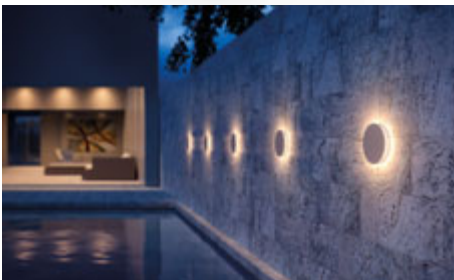

401705 HYDROECLIPSE MEDIUM ROUND LED

Round wall surface-mounted luminaire creating a **diffused and discrete light through the fixture perimeter** on the wall. Fixture for outdoor installation on a wall. Phospho-chromatised and polyester powder coated die-cast copper-free aluminium body, frosted polycarbonate diffuser, moulded silicone gasket and stainless steel screws. Built-in LED driver 220-240V 50-60Hz, with low-power CREE LED. IP65 rating.

Energy Label **A++**

- Material: high corrosion resistance die-cast copper-free aluminum body
- Coating: polyester powder coating with phosphochromating pre-finish
- Electronic transformer 220/240V 50/60Hz included
- Stainless steel screws
- Silicone rubber gasket
- Polycarbonate diffuser
- M16 rubber grommet Rutaseal® in EPDM