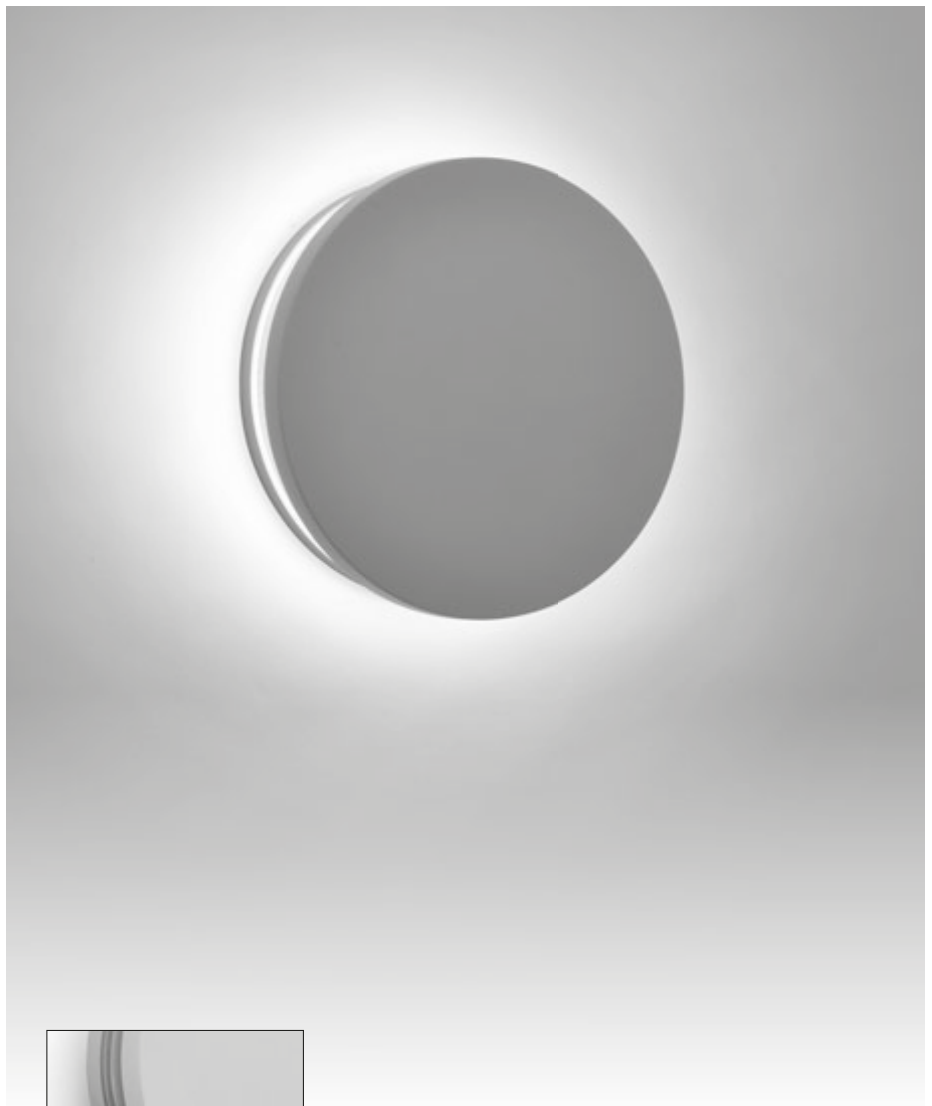

401705 HYDROECLIPSE MEDIUM ROUND LED

Round wall surface-mounted luminaire creating a **diffused and discrete light through the fixture perimeter** on the wall. Fixture for outdoor installation on a wall. Phospho-chromatised and polyester powder coated die-cast copper-free aluminium body, frosted polycarbonate diffuser, moulded silicone gasket and stainless steel screws. Built-in LED driver 220-240V 50-60Hz, with low-power CREE LED. IP65 rating.

Energy Label **A++**

- Material: high corrosion resistance die-cast copper-free aluminum body
- Coating: polyester powder coating with phosphochromating pre-finish
- Electronic transformer 220/240V 50/60Hz included
- Stainless steel screws
- Silicone rubber gasket
- Polycarbonate diffuser
- M16 rubber grommet Rutaseal® in EPDM

LIGHT SOURCE	LED COLOR*	LIGHT BEAM OPTIONS	LUMEN OUTPUT (lm)	LUMINOUS EFFICACY (lm/w)	COLORS OPTIONS
9 WATT 220-240V 50-60HZ ELECTRONIC IP65 1,50 KG UNIT GROSS WEIGHT	LOW-POWER LED ○ 3.000°K WARM-WHITE	■ 360°	---	---	<div style="display: flex; flex-direction: column; gap: 5px;"> <div> TEXTURED GREY</div> <div> MATT WHITE (ON REQUEST)</div> <div> MATT BLACK (ON REQUEST)</div> </div>

* OTHER LIGHT COLORS AVAILABLE ON REQUEST: ○ 4.000°K NEUTRAL-WHITE